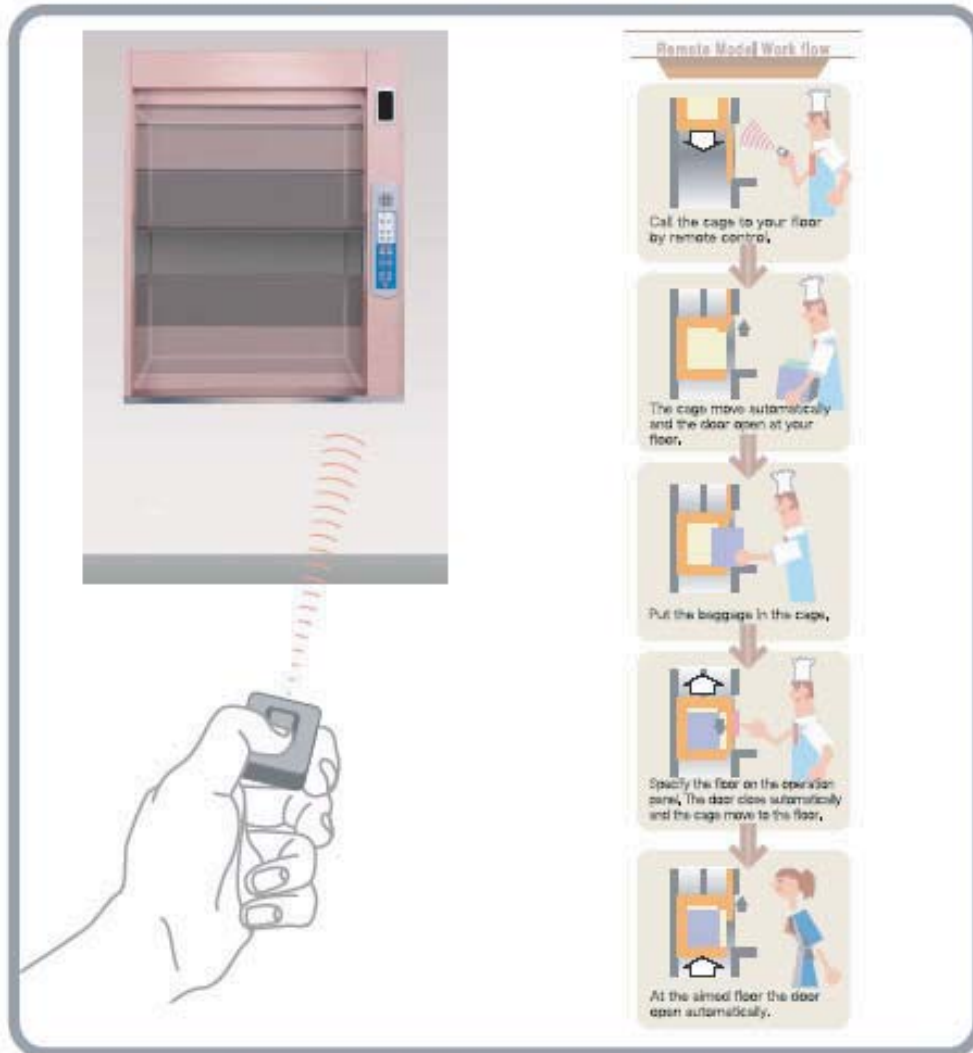

# RYODEN DUMBWAITER

REMOTE MODEL SERIES-F

**1**

**From remote location**  
Useful remote control

- ◆ You can call the cage anytime and from anywhere by remote control.
- ◆ First adaption of remote control system in the same products, You can profit efficiency of work.

**2**

**By one-pushing of button**  
The door open automatically.

- ◆ By onetime pushing the button of remote control equipment, the cage come and the door open automatically.
- ◆ After check of the cage inside, you can transport the baggage. You can decrease loss-time.

**3**

**For the first time**  
More clean and more sanitary.

- ◆ By remote control the electric door automatically open and close, it is clean and sanitary operation of dish because of not some as the past, no use of hand at operation the door open and close.